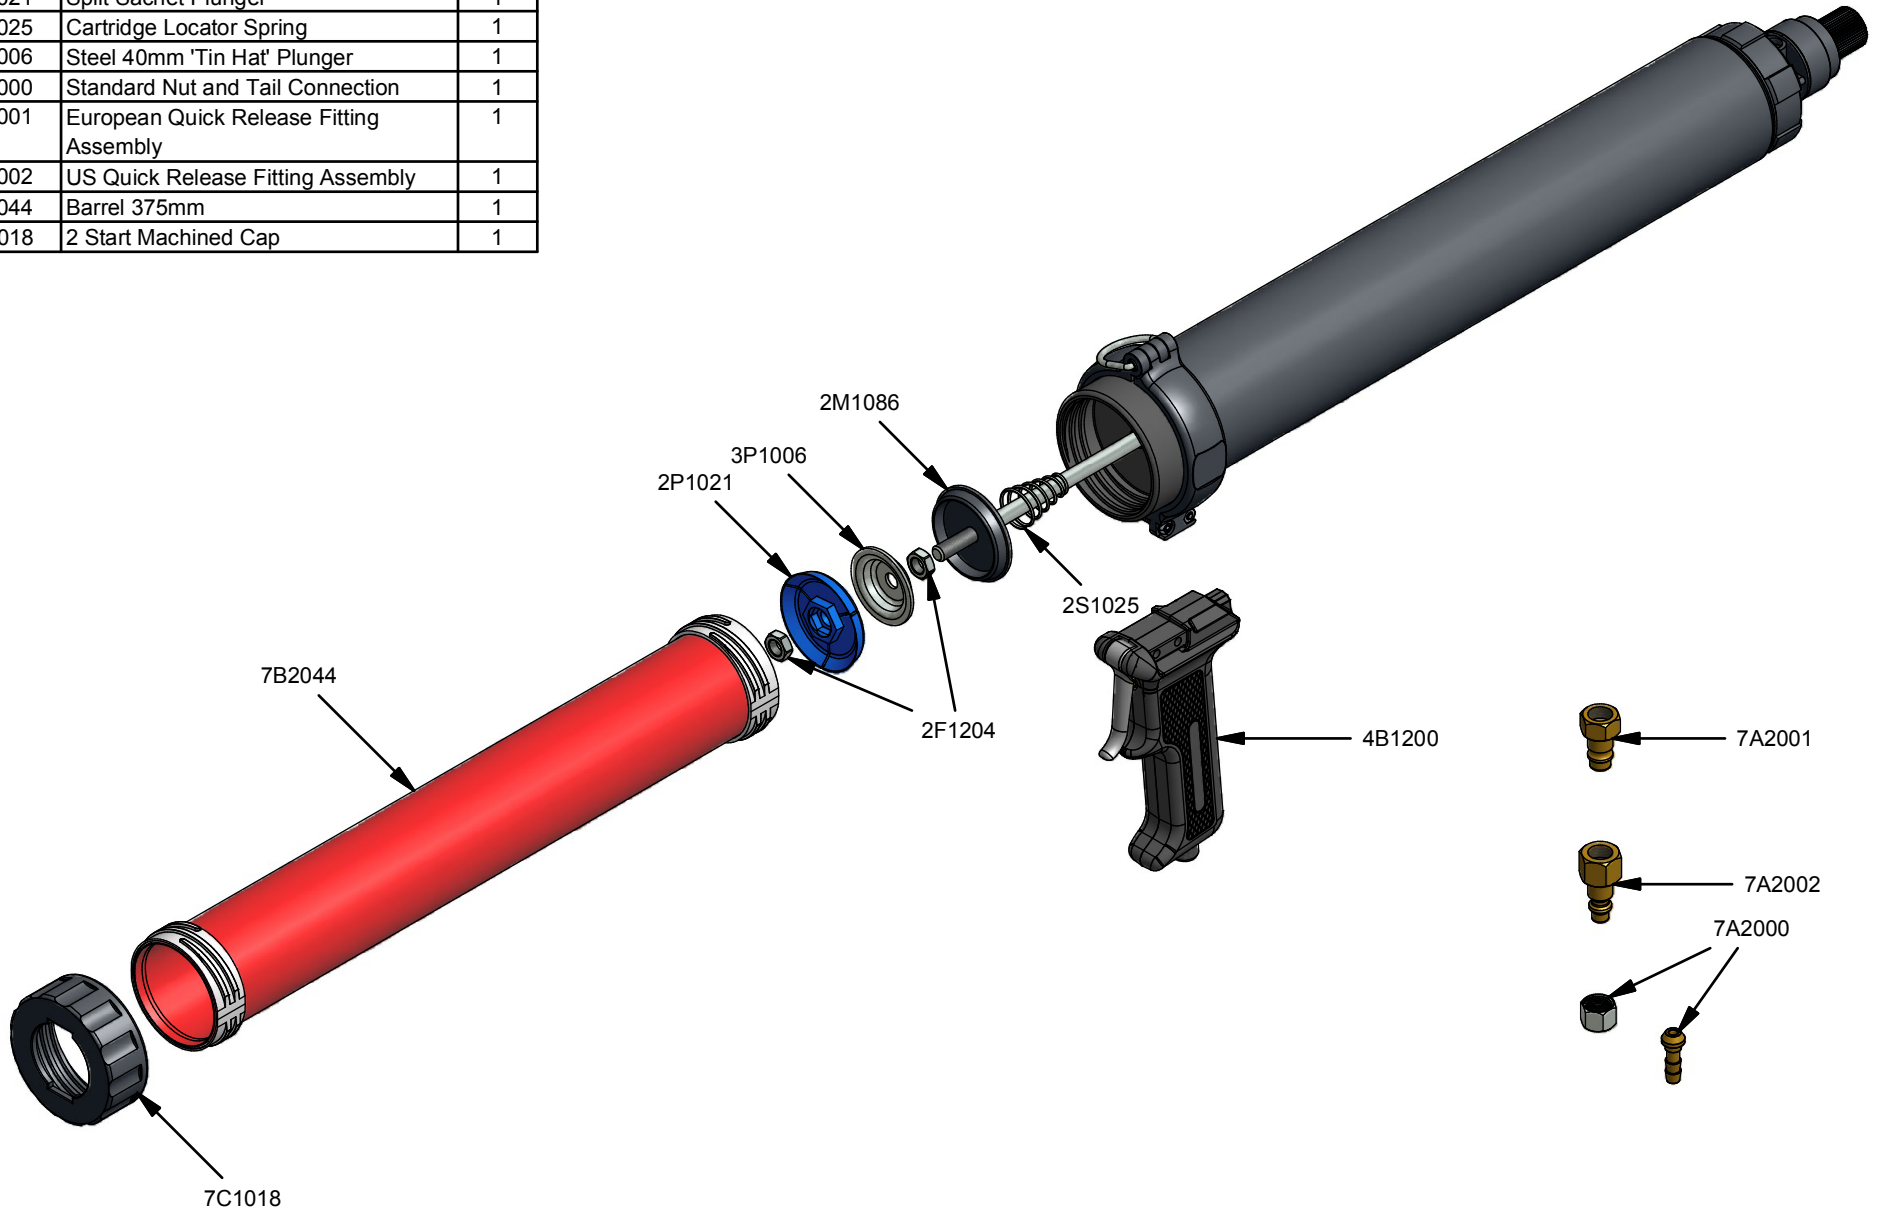

Parts List		
STOCK No	DESCRIPTION	QTY
2F1204	M8 Lock Nut	2
2M1086	Cartridge Locator	1
2P1021	Split Sachet Plunger	1
2S1025	Cartridge Locator Spring	1
3P1006	Steel 40mm 'Tin Hat' Plunger	1
7A2000	Standard Nut and Tail Connection	1
7A2001	European Quick Release Fitting Assembly	1
7A2002	US Quick Release Fitting Assembly	1
7B2044	Barrel 375mm	1
7C1018	2 Start Machined Cap	1

Airflow I Combi HP 600

**SULZER**

REV

DATE

K

21/03/2017