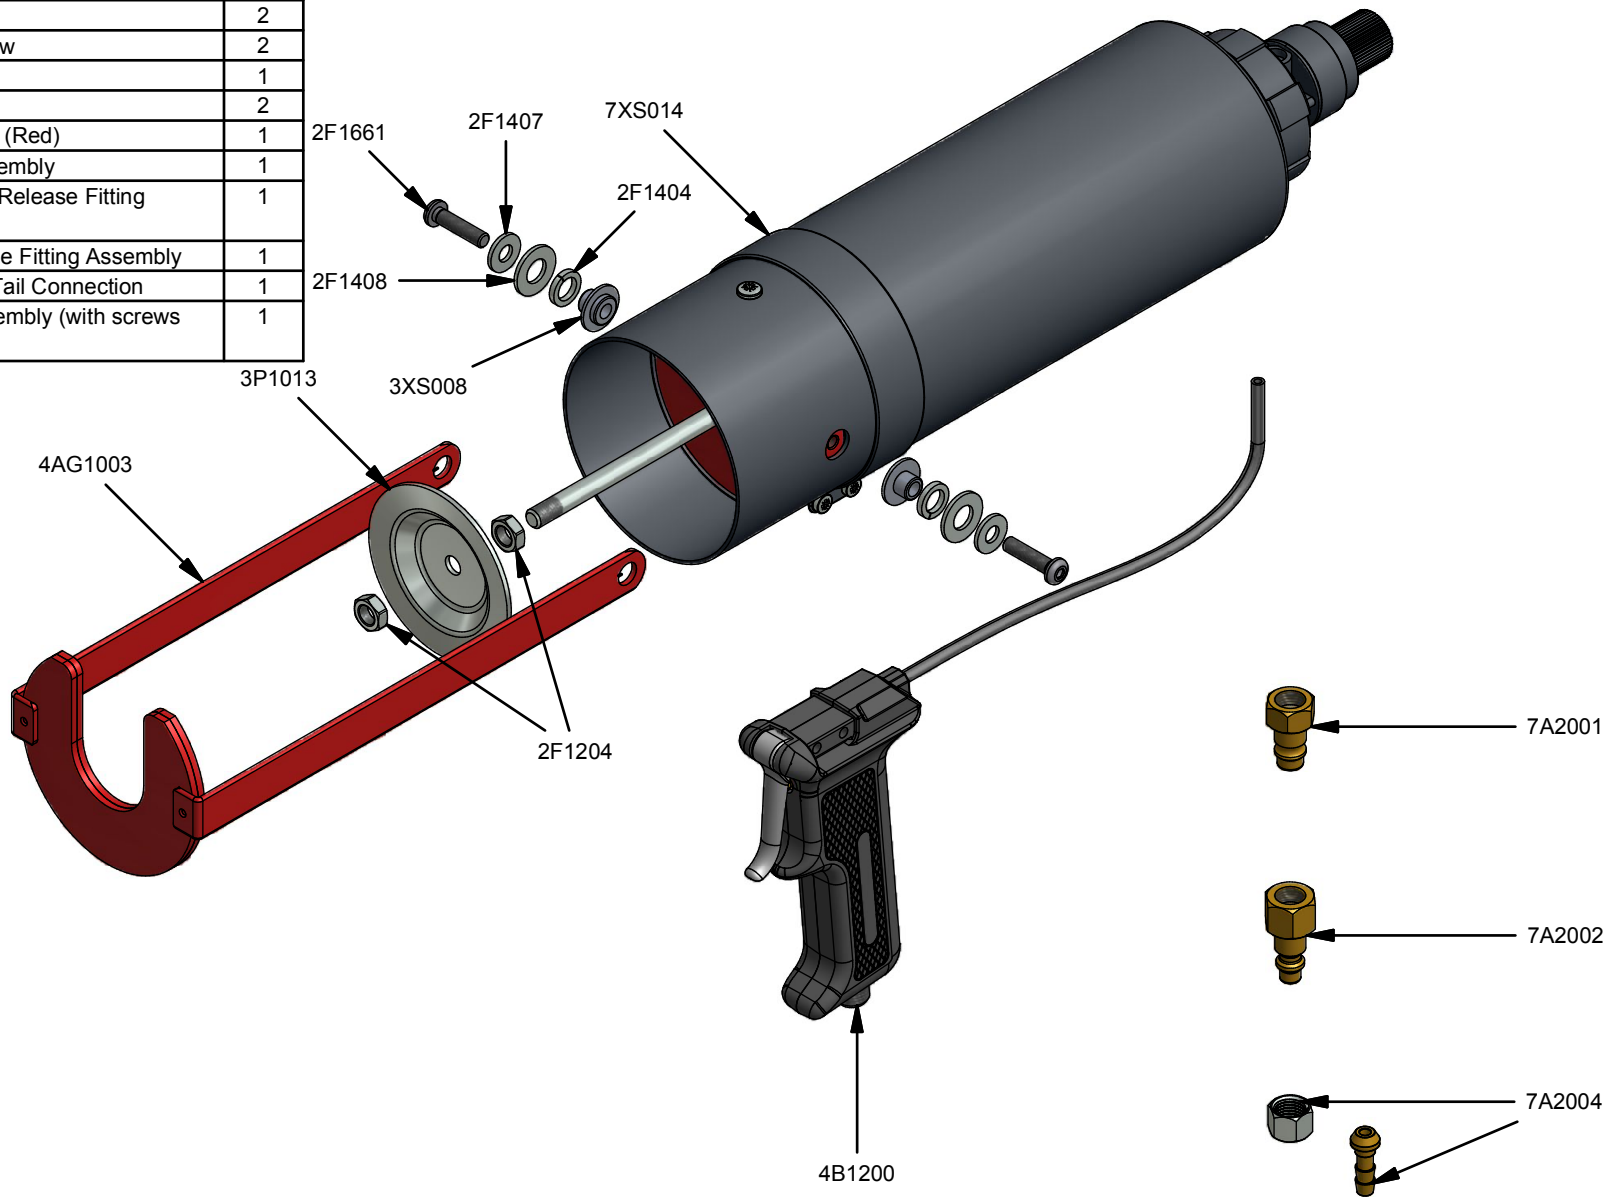

| Parts List |  |     |
|------------|--|-----|
| STOCK No   | DESCRIPTION                                  | QTY |
| 2F1204     | M8 Lock Nut                                  | 3   |
| 2F1404     | Spring Washer                                | 2   |
| 2F1407     | Washer                                       | 2   |
| 2F1408     | Washer                                       | 2   |
| 2F1661     | M6 x 25mm Screw                              | 2   |
| 3P1013     | Plunger                                      | 1   |
| 3XS008     | Stand Off                                    | 2   |
| 4AG1003    | Frame Assembly (Red)                         | 1   |
| 4B1200     | Air Gun Butt Assembly                        | 1   |
| 7A2001     | European Quick Release Fitting Assembly      | 1   |
| 7A2002     | US Quick Release Fitting Assembly            | 1   |
| 7A2004     | Standard Nut & Tail Connection               | 1   |
| 7XS014     | Barrel Strap Assembly (with screws and nuts) | 1   |

Airflow I 1000S

**SULZER**

REV

DATE

G

23/11/2016