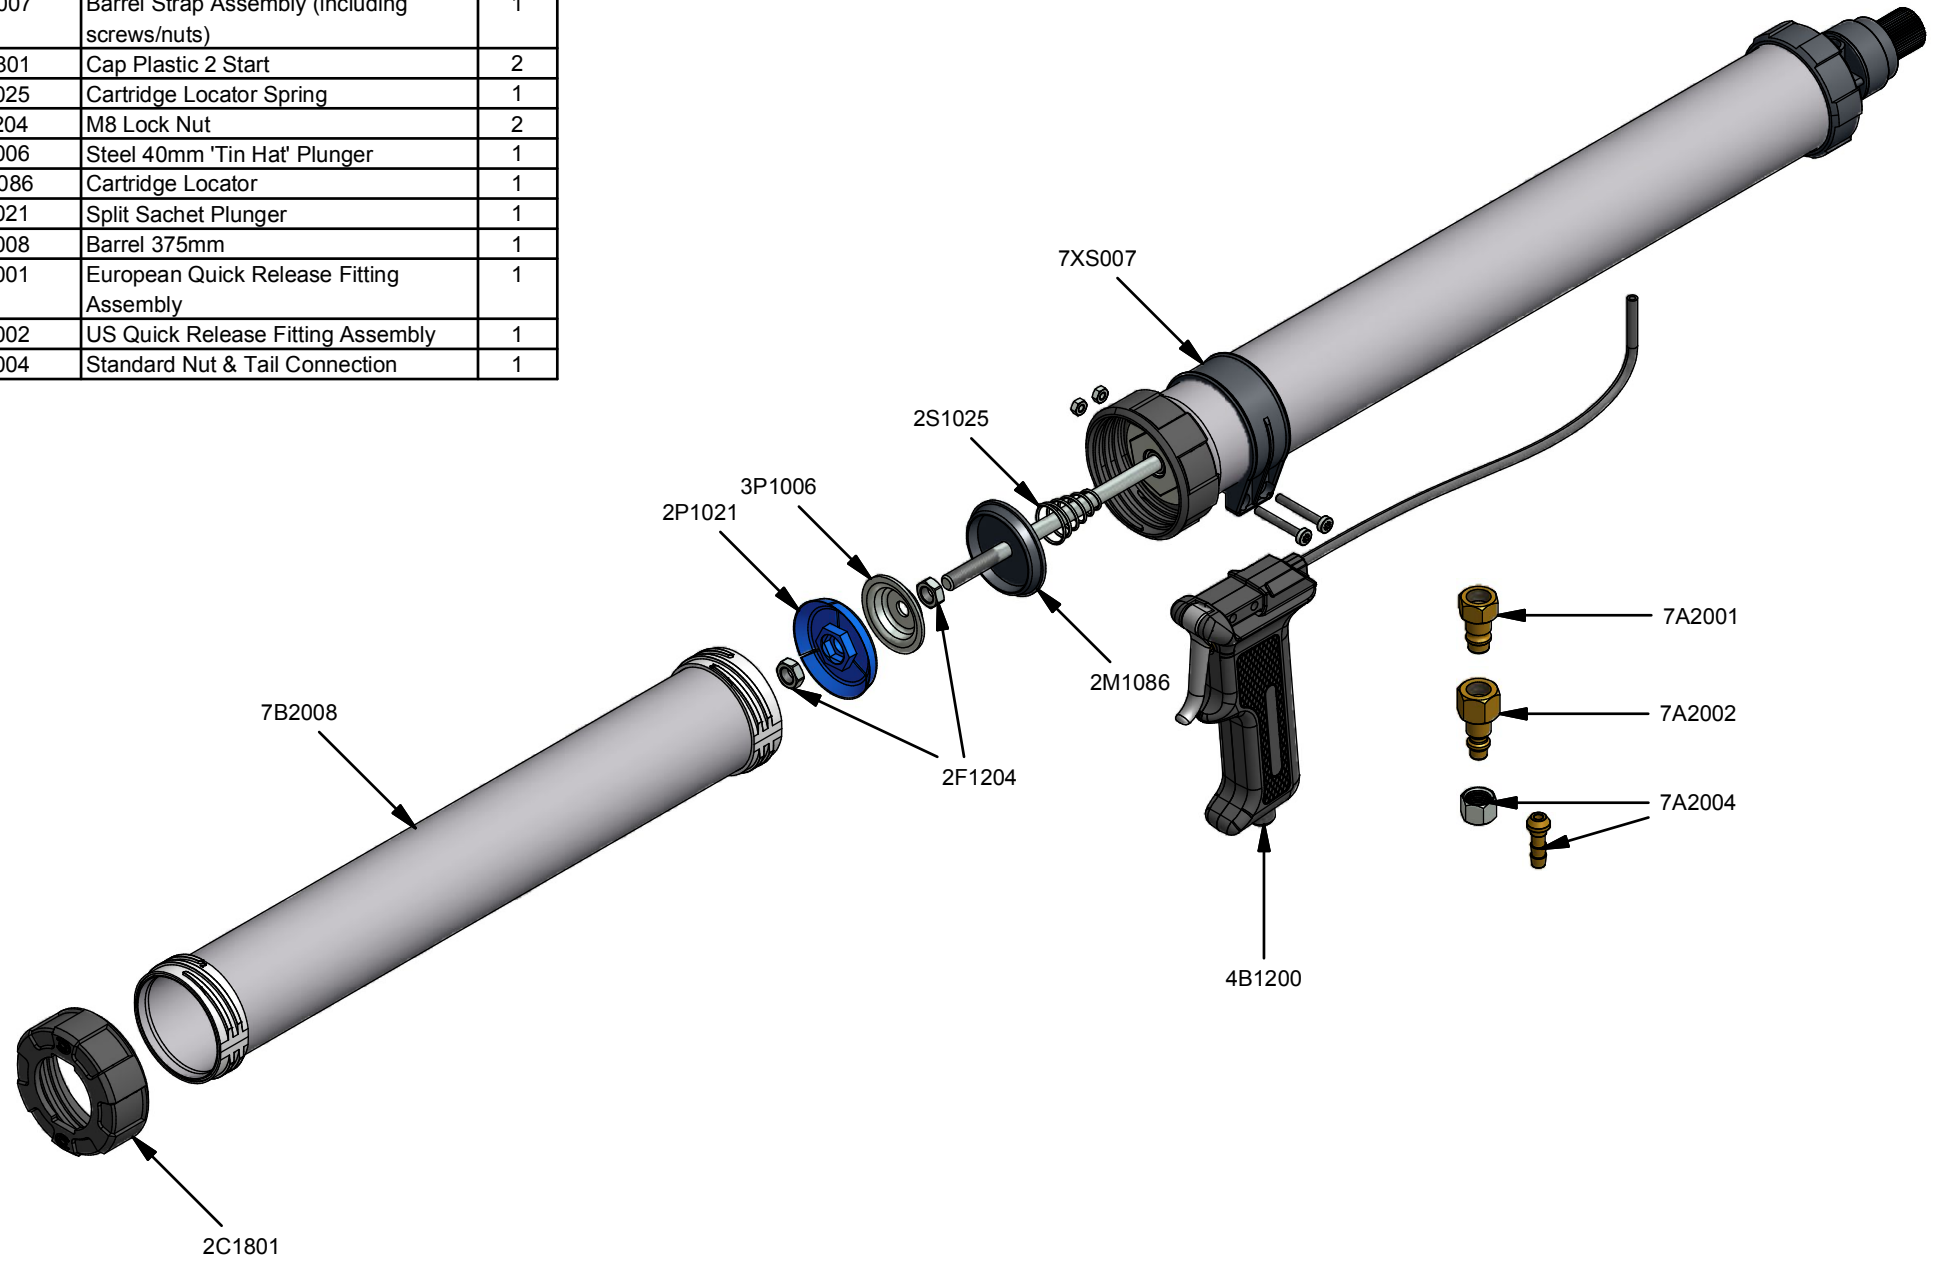

Parts List		
STOCK No	DESCRIPTION	QTY
4B1200	Air Gun Butt Assembly	1
7XS007	Barrel Strap Assembly (including screws/nuts)	1
2C1801	Cap Plastic 2 Start	2
2S1025	Cartridge Locator Spring	1
2F1204	M8 Lock Nut	2
3P1006	Steel 40mm 'Tin Hat' Plunger	1
2M1086	Cartridge Locator	1
2P1021	Split Sachet Plunger	1
7B2008	Barrel 375mm	1
7A2001	European Quick Release Fitting Assembly	1
7A2002	US Quick Release Fitting Assembly	1
7A2004	Standard Nut & Tail Connection	1

Airflow I Combi 600

**SULZER**

REV	DATE
H	17/11/2016