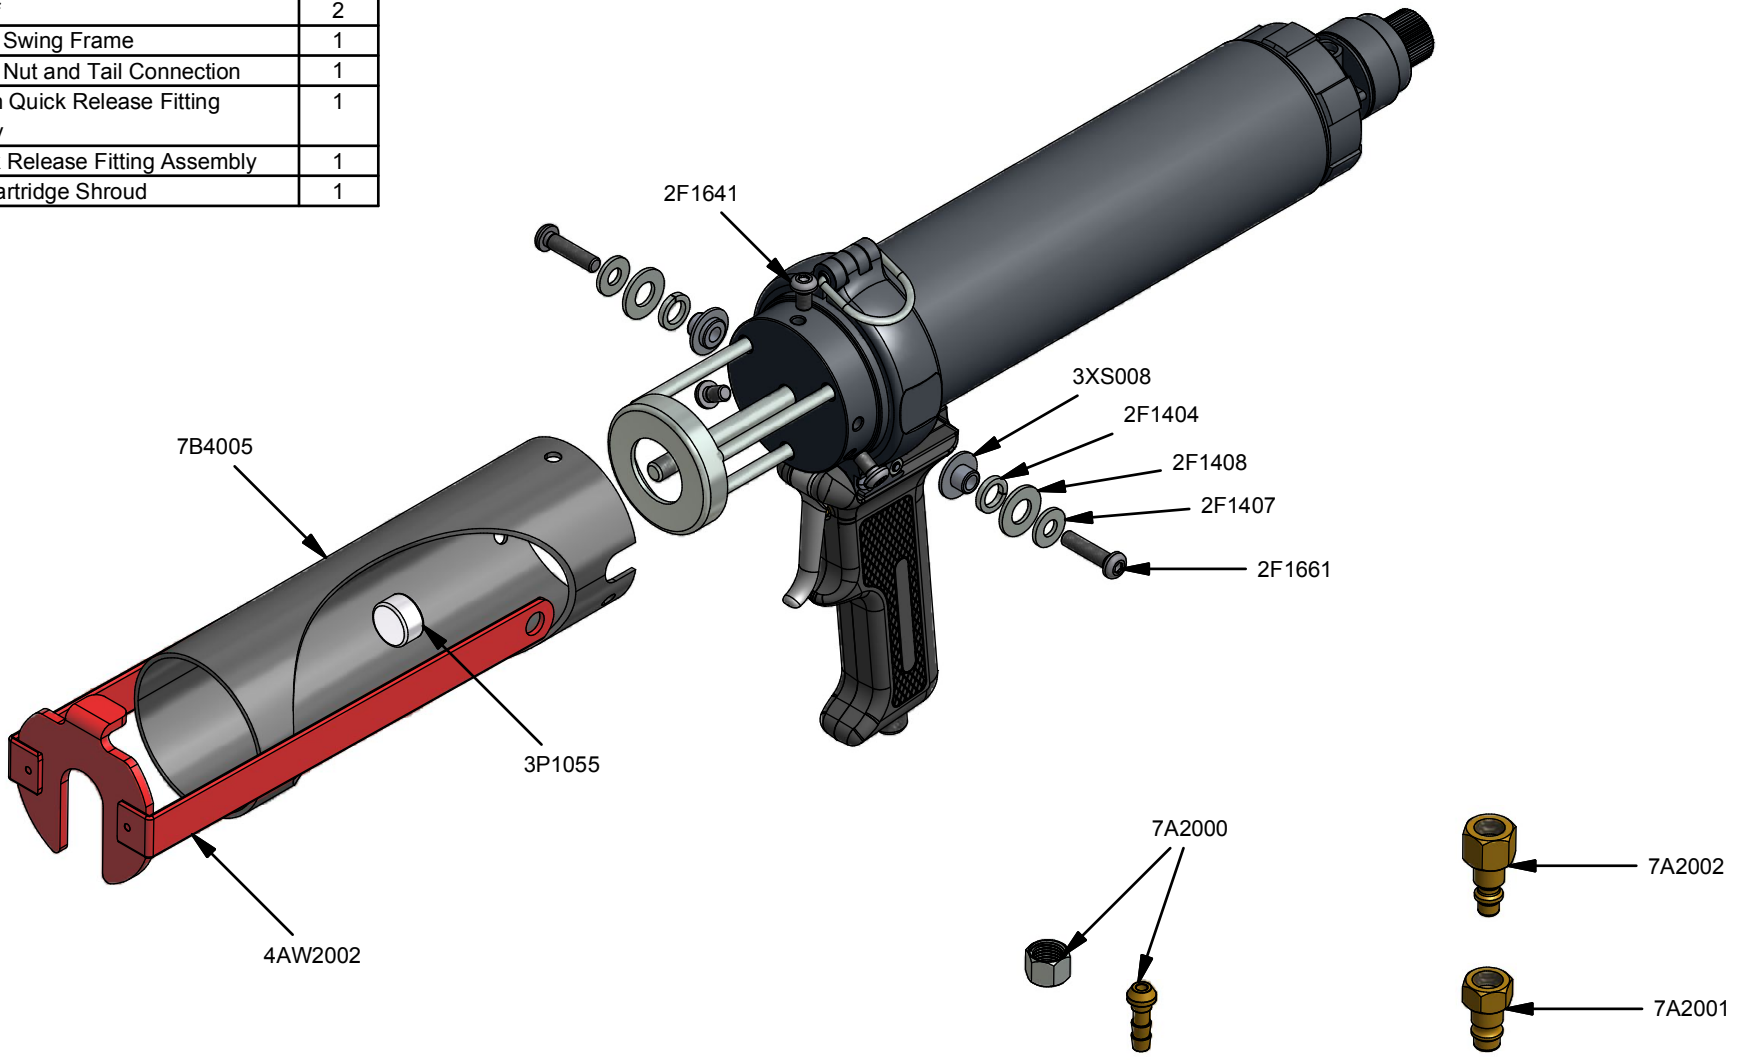

Parts List		
STOCK No	DESCRIPTION	QTY
2F1404	Spring Washer	2
2F1407	Washer	2
2F1408	Washer	2
2F1641	M6 x 10mm Button Head Screw	3
2F1661	M6 x 25mm Screw	2
3P1055	Plunger 18.5mm	1
3XS008	Stand Off	2
4AW2002	CCA 380 Swing Frame	1
7A2000	Standard Nut and Tail Connection	1
7A2001	European Quick Release Fitting Assembly	1
7A2002	US Quick Release Fitting Assembly	1
7B4005	Plastic Cartridge Shroud	1

CCA 380 B 3.5 & 5 HP

SULZER

REV

DATE

F

08/03/2017