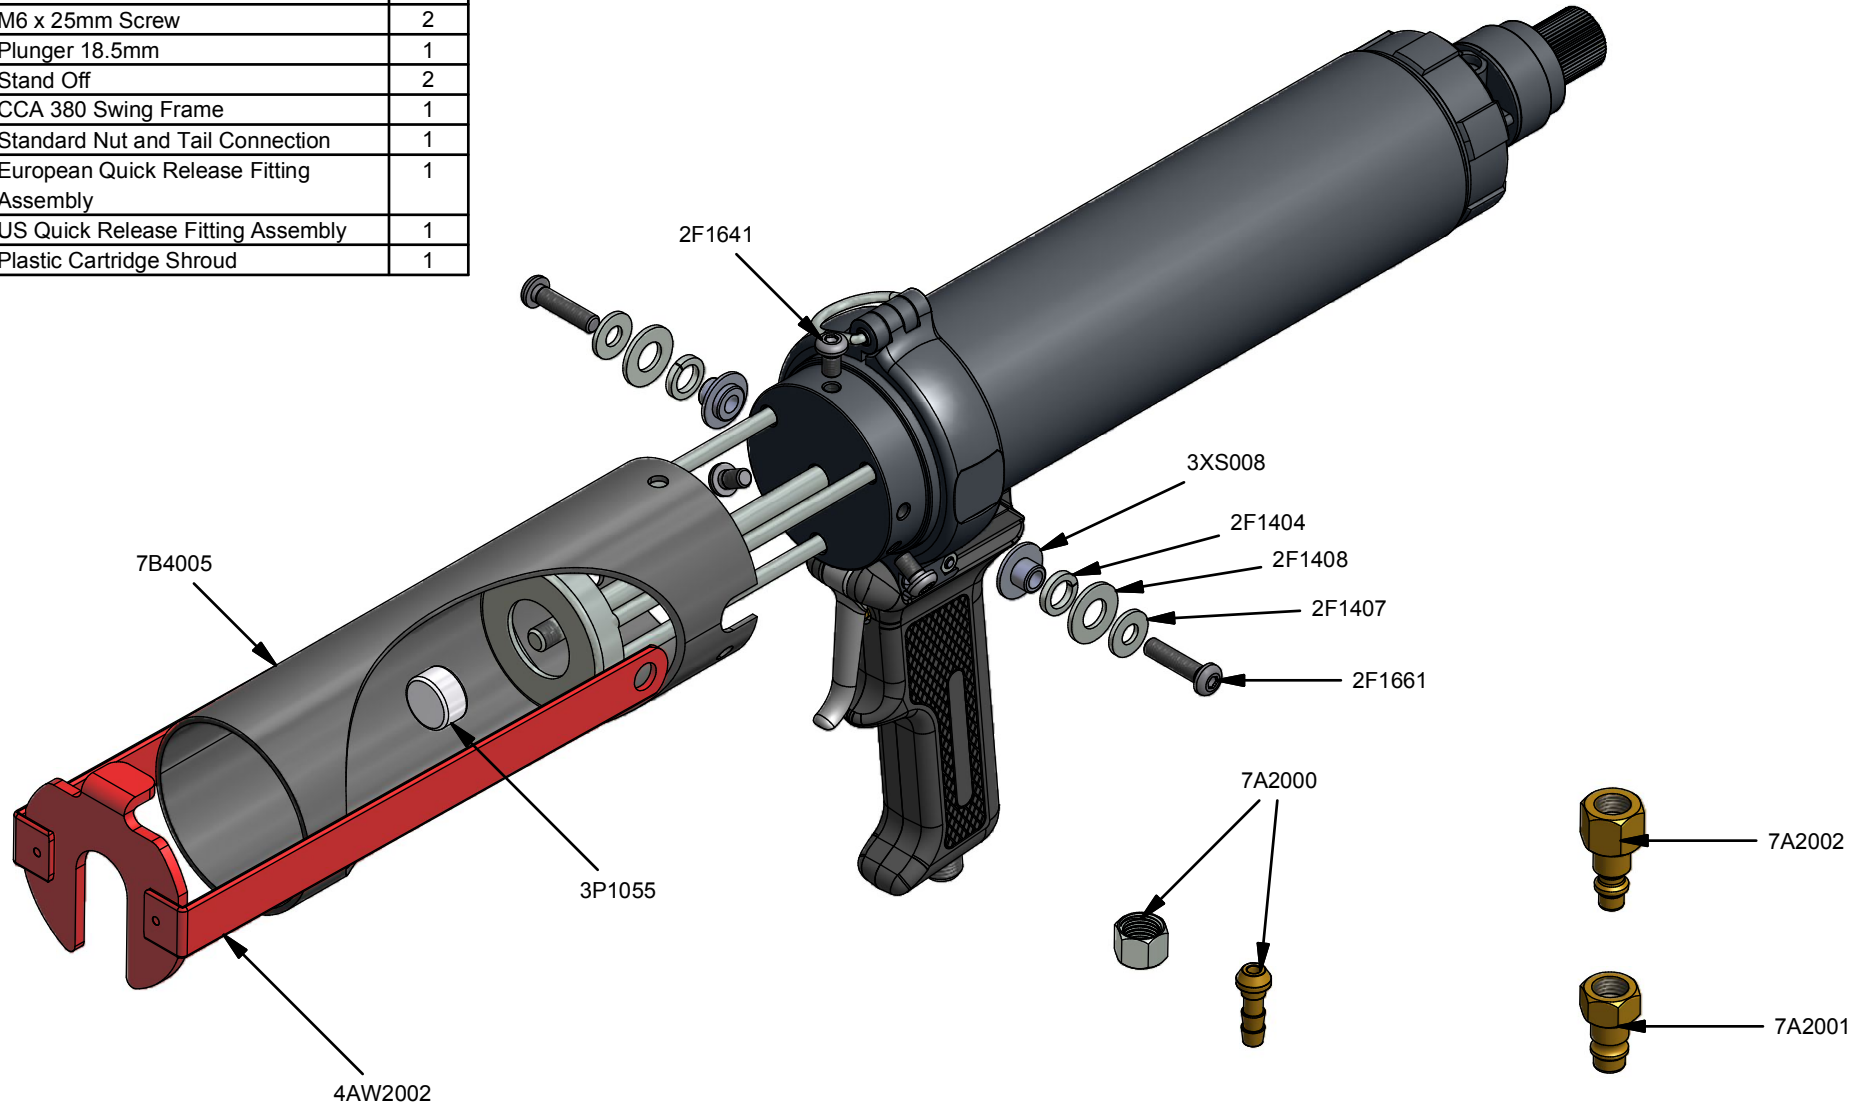

Parts List		
STOCK No	DESCRIPTION	QTY
2F1404	Spring Washer	2
2F1407	Washer	2
2F1408	Washer	2
2F1641	M6 x 10mm Button Head Screw	3
2F1661	M6 x 25mm Screw	2
3P1055	Plunger 18.5mm	1
3XS008	Stand Off	2
4AW2002	CCA 380 Swing Frame	1
7A2000	Standard Nut and Tail Connection	1
7A2001	European Quick Release Fitting Assembly	1
7A2002	US Quick Release Fitting Assembly	1
7B4005	Plastic Cartridge Shroud	1

CCA 380 B 3.5 & 5

**SULZER**

REV

DATE

C

17/06/2008