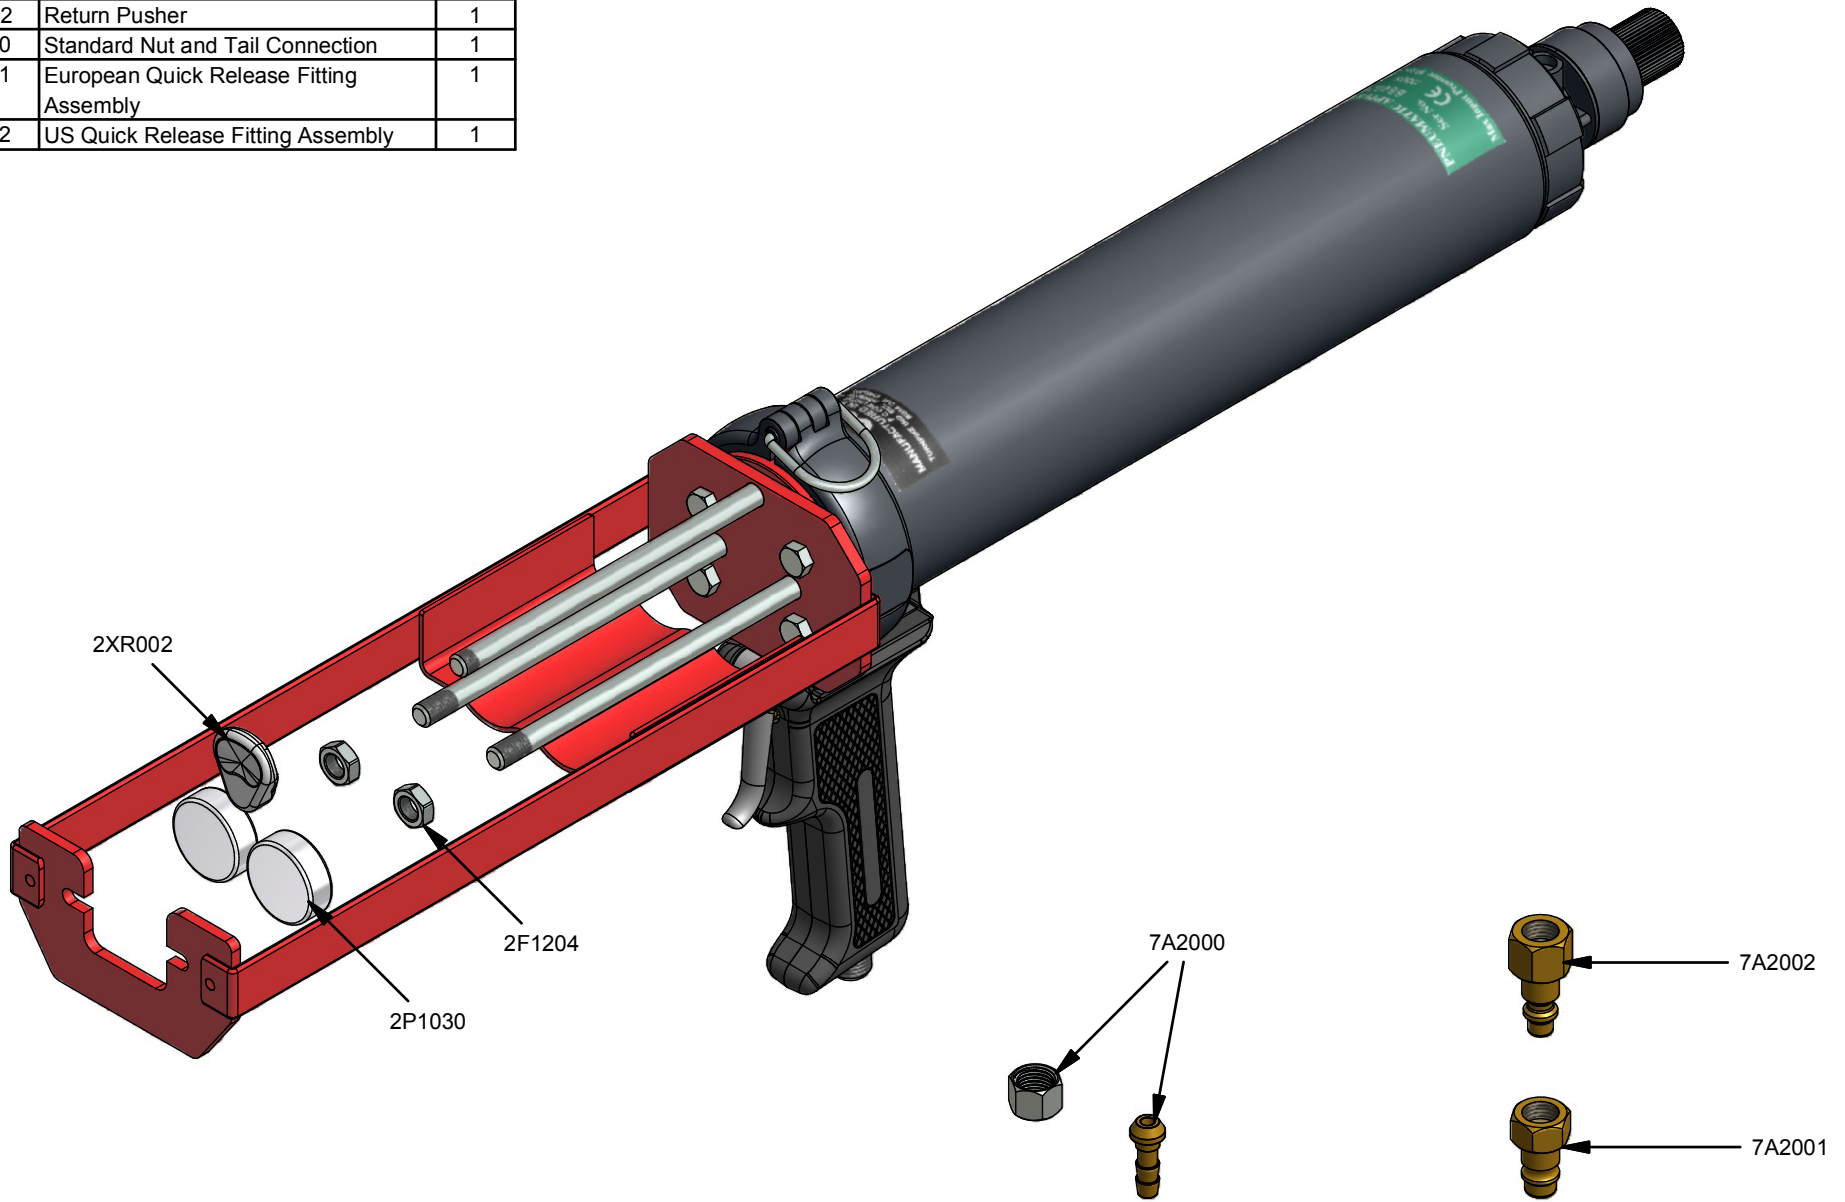

Parts List		
STOCK No	DESCRIPTION	QTY
2F1204	M8 Lock Nut	2
2P1030	Plunger Ally 29mm	2
2XR002	Return Pusher	1
7A2000	Standard Nut and Tail Connection	1
7A2001	European Quick Release Fitting Assembly	1
7A2002	US Quick Release Fitting Assembly	1

DBA 180

**SULZER**

REV

DATE

C

15/03/2017