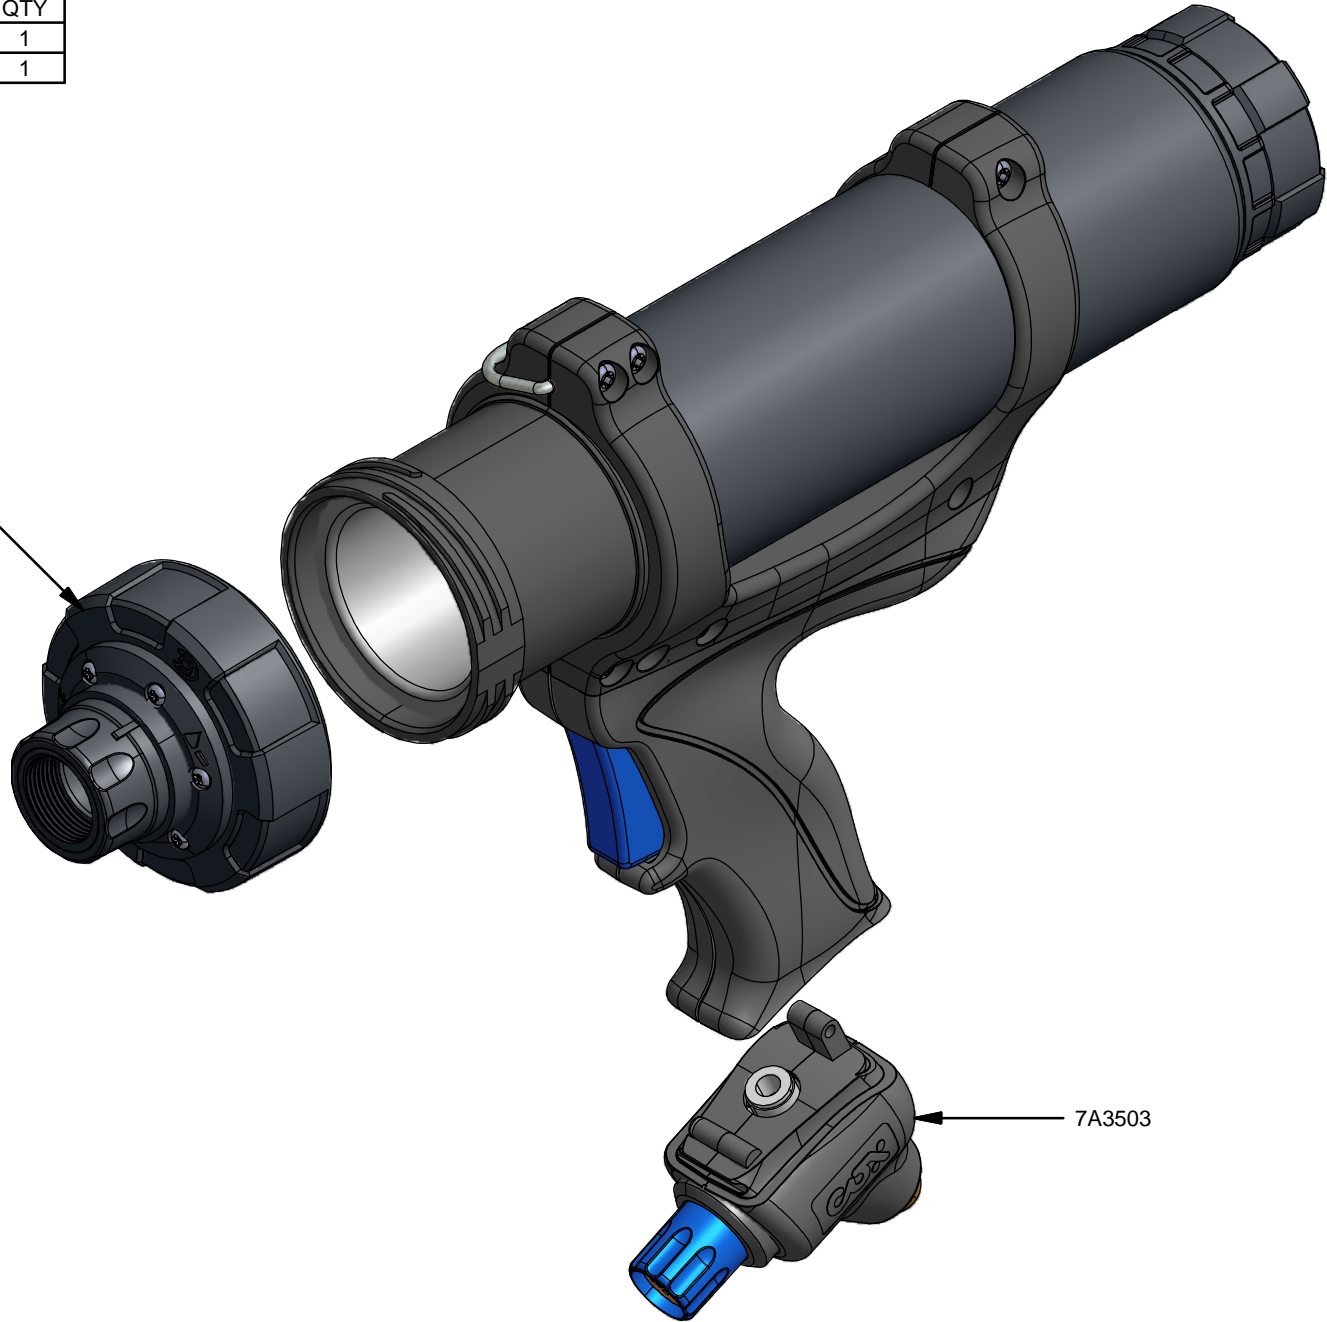

Parts List		
STOCK No	DESCRIPTION	QTY
7A3503	Series 3 Regulator (100psi)	1
7XS061	Spray Nozzle Assembly	1

7XS061

7A3503

Jetflow 3 310 Cartridge

SULZER

REV

DATE

D