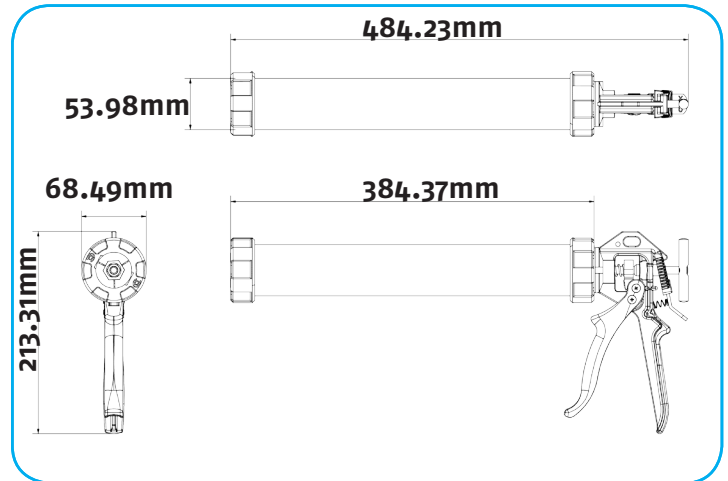

The original

TECHNICAL DATASHEET

Powerflow™ COMBI 600ml

A single component manual bead applicator for cartridges and sachets

APPLICATIONS:

- For low to medium viscosity
- Cartridge/sachet: 1-component
- Cartridge volumes: 310ml & 400ml
- Sachet volumes: 310ml, 400ml & 600ml

SPECIFICATIONS:

- Mechanical Advantage (ratio): 12:1
- Barrel Length: 384.37mm
- Max Force (Plunger): 2.5kN
- Tool Weight: 1.060 kg
- Handle Material: Epoxy coated cast aluminium
- Barrel Material: Anodised aluminium
- Certificates: ISO, REACH
- Packaging Options: single or 5/6/10 per box

WEB LINKS:

- Images www.pccox.co.uk/en/powerflow
- Academy video www.pccox.co.uk/en/cox-academy
- Spare parts diagram www.pccox.co.uk/en/exploded-diagrams

OTHER MODELS AVAILABLE:

- Powerflow Cartridge
- Powerflow Bulk
- Powerflow 1ltr
- Powerflow Quart
- Powerflow HP (higher power)

CARTRIDGES/SACHETS:

310ml: