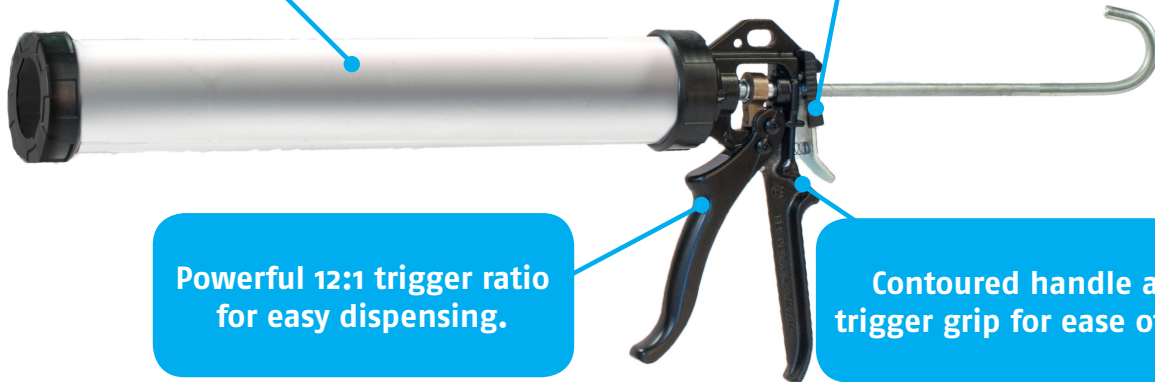

# Powerflow<sup>™</sup> COMBI 600ml

A single component manual bead applicator for cartridges and sachets

Rotating aluminium barrel accommodates both cartridges and sachets.

Pressure Relief Device (PRD) to stop material flow when trigger is released.

Powerful 12:1 trigger ratio for easy dispensing.

Contoured handle and trigger grip for ease of use.

## PRODUCT FEATURES:

- High quality cast aluminium handle makes it strong and lightweight.
- Easy to manoeuvre in tight spaces.
- Sintered metal alloy catchplate is hard wearing.
- Surface hardened rod resists scoring by the sintered metal catchplate.
- Metal wear compensation sleeve protects the catch plate contact area to increase tool life.
- Hardened rod release plate maintains high material output for the life of the tool.
- Plated metal components increase the resistance to part corrosion.
- Curved rod end creates convenient tool support and storage.
- Superb build quality means these tools are designed with the professional in mind and have a high service life.