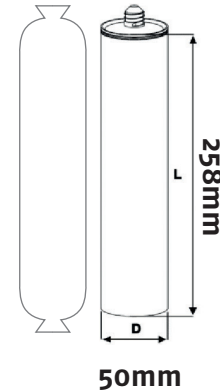

### SPECIFICATIONS:

- Mechanical Advantage (ratio): 12:1
- Barrel Length: 384.37mm
- Max Force (Plunger): 2.5kN
- Tool Weight: 1.060 kg
- Handle Material: Epoxy coated cast aluminium
- Barrel Material: Anodised aluminium
- Certificates: ISO, REACH
- Packaging Options: single or 5/6/10 per box

### OTHER MODELS AVAILABLE:

- Powerflow Cartridge
- Powerflow Bulk
- Powerflow 1ltr
- Powerflow Quart
- Powerflow HP (higher power)

### CARTRIDGES/SACHETS:

310ml:

400ml:

600ml: