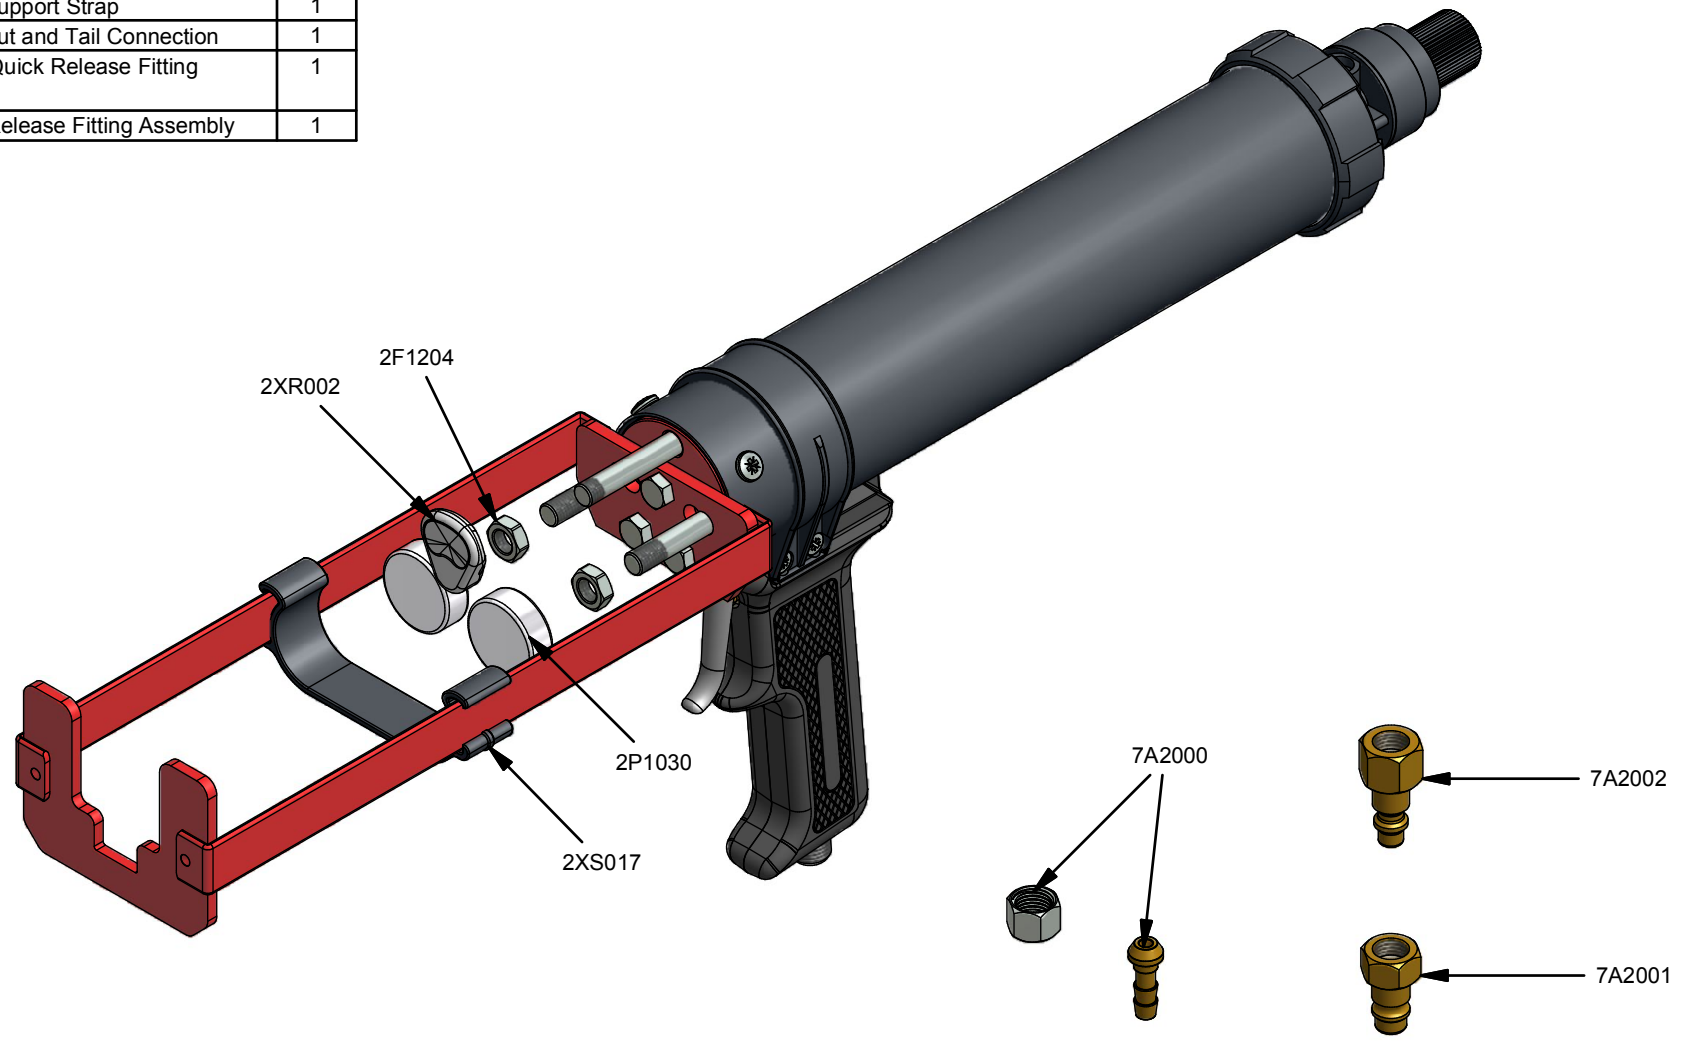

Parts List		
STOCK No	DESCRIPTION	QTY
2F1204	M8 Lock Nut	2
2P1030	Plunger Ally 29mm	2
2XR002	Return Pusher	1
2XS017	Cartridge Support Strap	1
7A2000	Standard Nut and Tail Connection	1
7A2001	European Quick Release Fitting Assembly	1
7A2002	US Quick Release Fitting Assembly	1