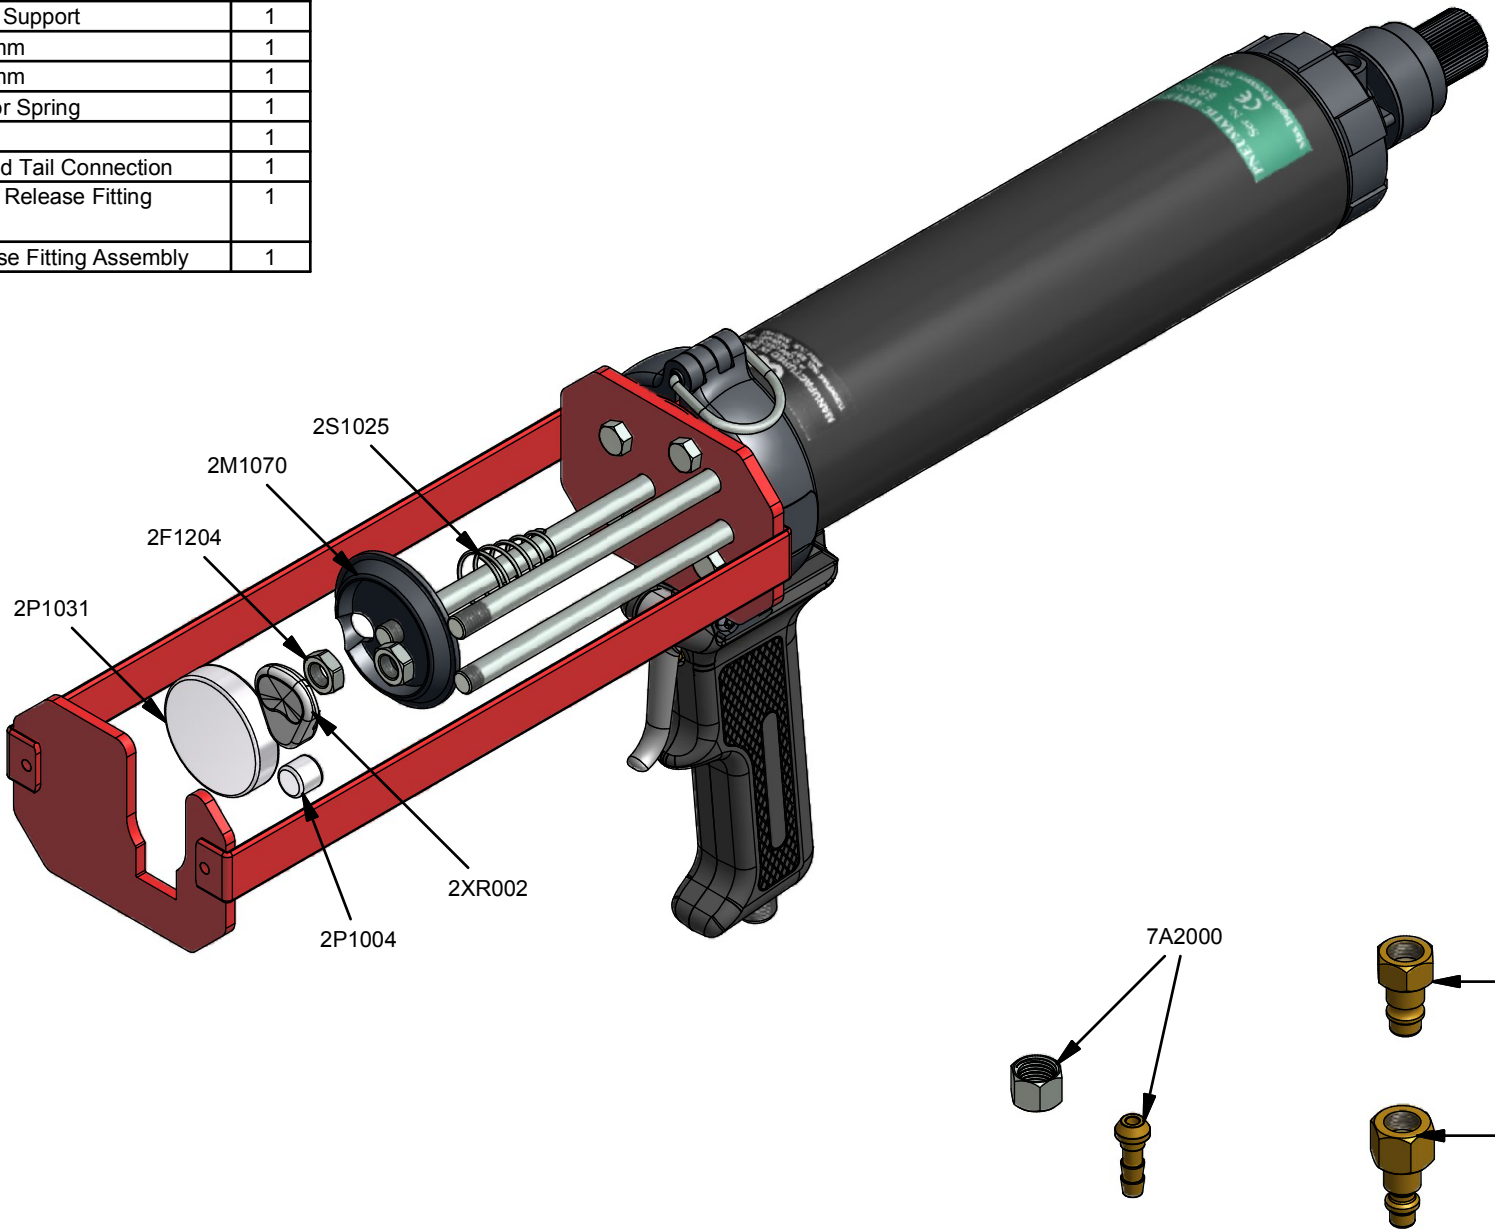

Parts List		
STOCK No	DESCRIPTION	QTY
2F1204	M8 Lock Nut	2
2M1070	300ml Cartridge Support	1
2P1004	Plunger Ally 11mm	1
2P1031	Plunger Ally 42mm	1
2S1025	Cartridge Locator Spring	1
2XR002	Return Pusher	1
7A2000	Standard Nut and Tail Connection	1
7A2001	European Quick Release Fitting Assembly	1
7A2002	US Quick Release Fitting Assembly	1