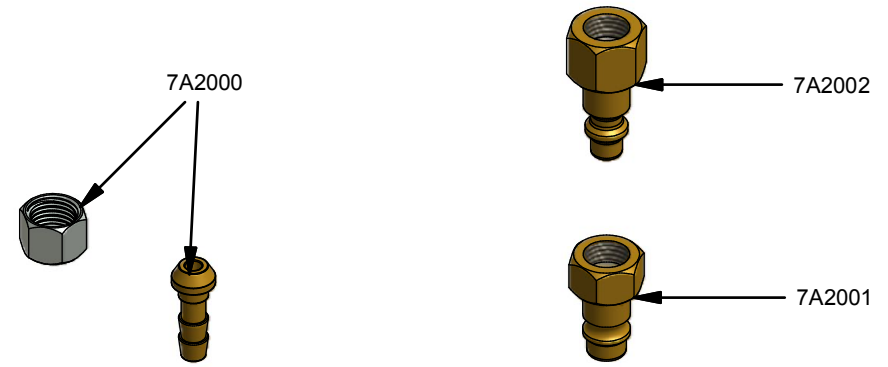

Parts List		
STOCK No	DESCRIPTION	QTY
2F1204	M8 Lock Nut	2
2M1069	150ml Cartridge Support	2
2P1030	Plunger Ally 29mm	2
2S1025	Cartridge Locator Spring	2
2XR002	Return Pusher	1
7A2000	Standard Nut and Tail Connection	1
7A2001	European Quick Release Fitting Assembly	1
7A2002	US Quick Release Fitting Assembly	1