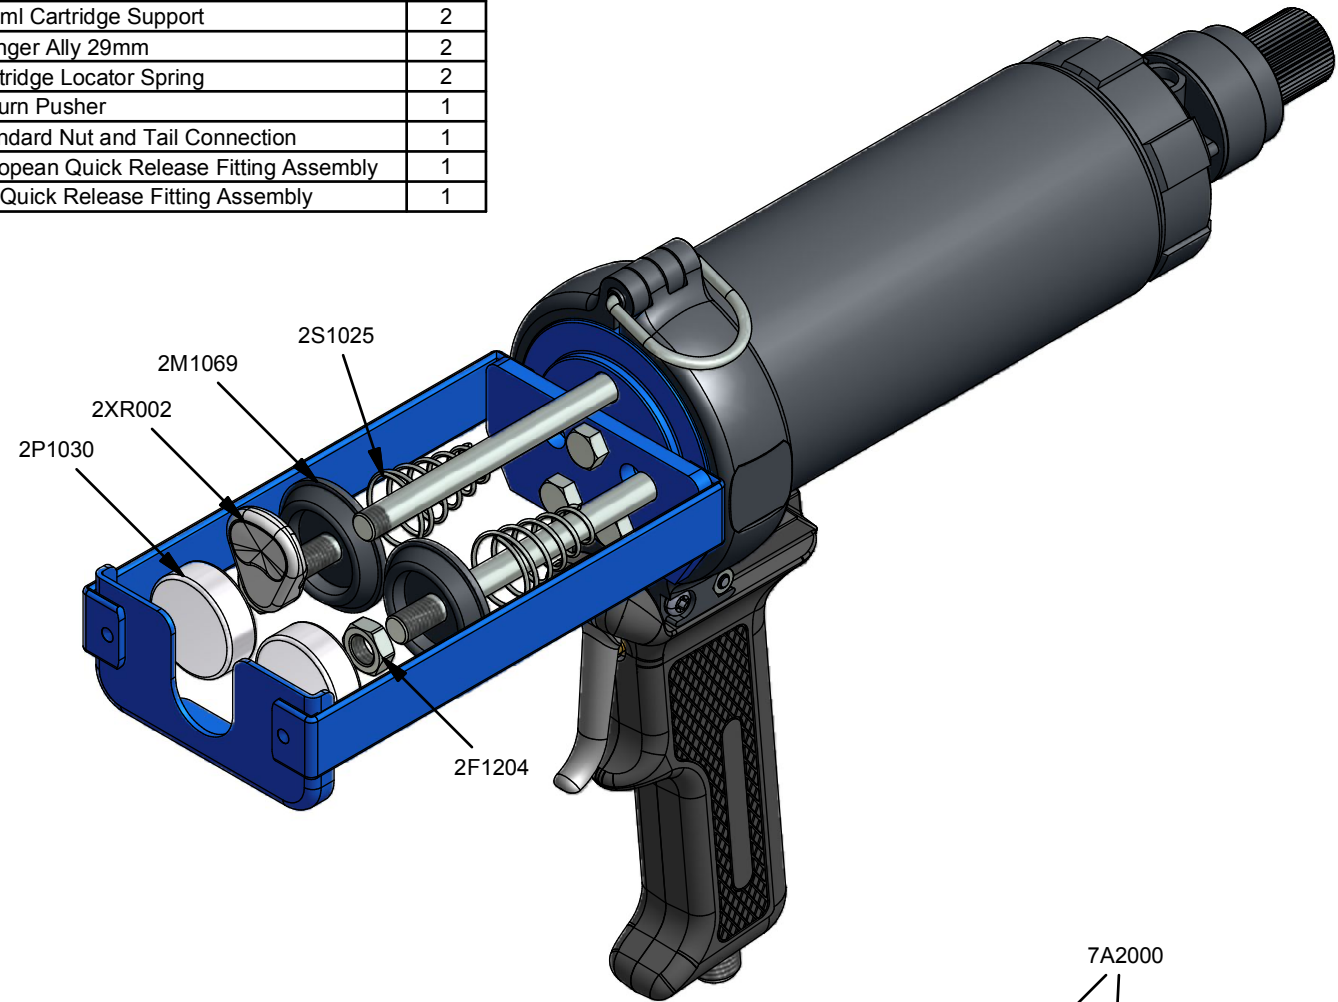

Parts List		
STOCK No	DESCRIPTION	QTY
2F1204	M8 Lock Nut	2
2M1069	150ml Cartridge Support	2
2P1030	Plunger Ally 29mm	2
2S1025	Cartridge Locator Spring	2
2XR002	Return Pusher	1
7A2000	Standard Nut and Tail Connection	1
7A2001	European Quick Release Fitting Assembly	1
7A2002	US Quick Release Fitting Assembly	1

PPA 75 HP	SULZER	REV	DATE
		B	10/01/17