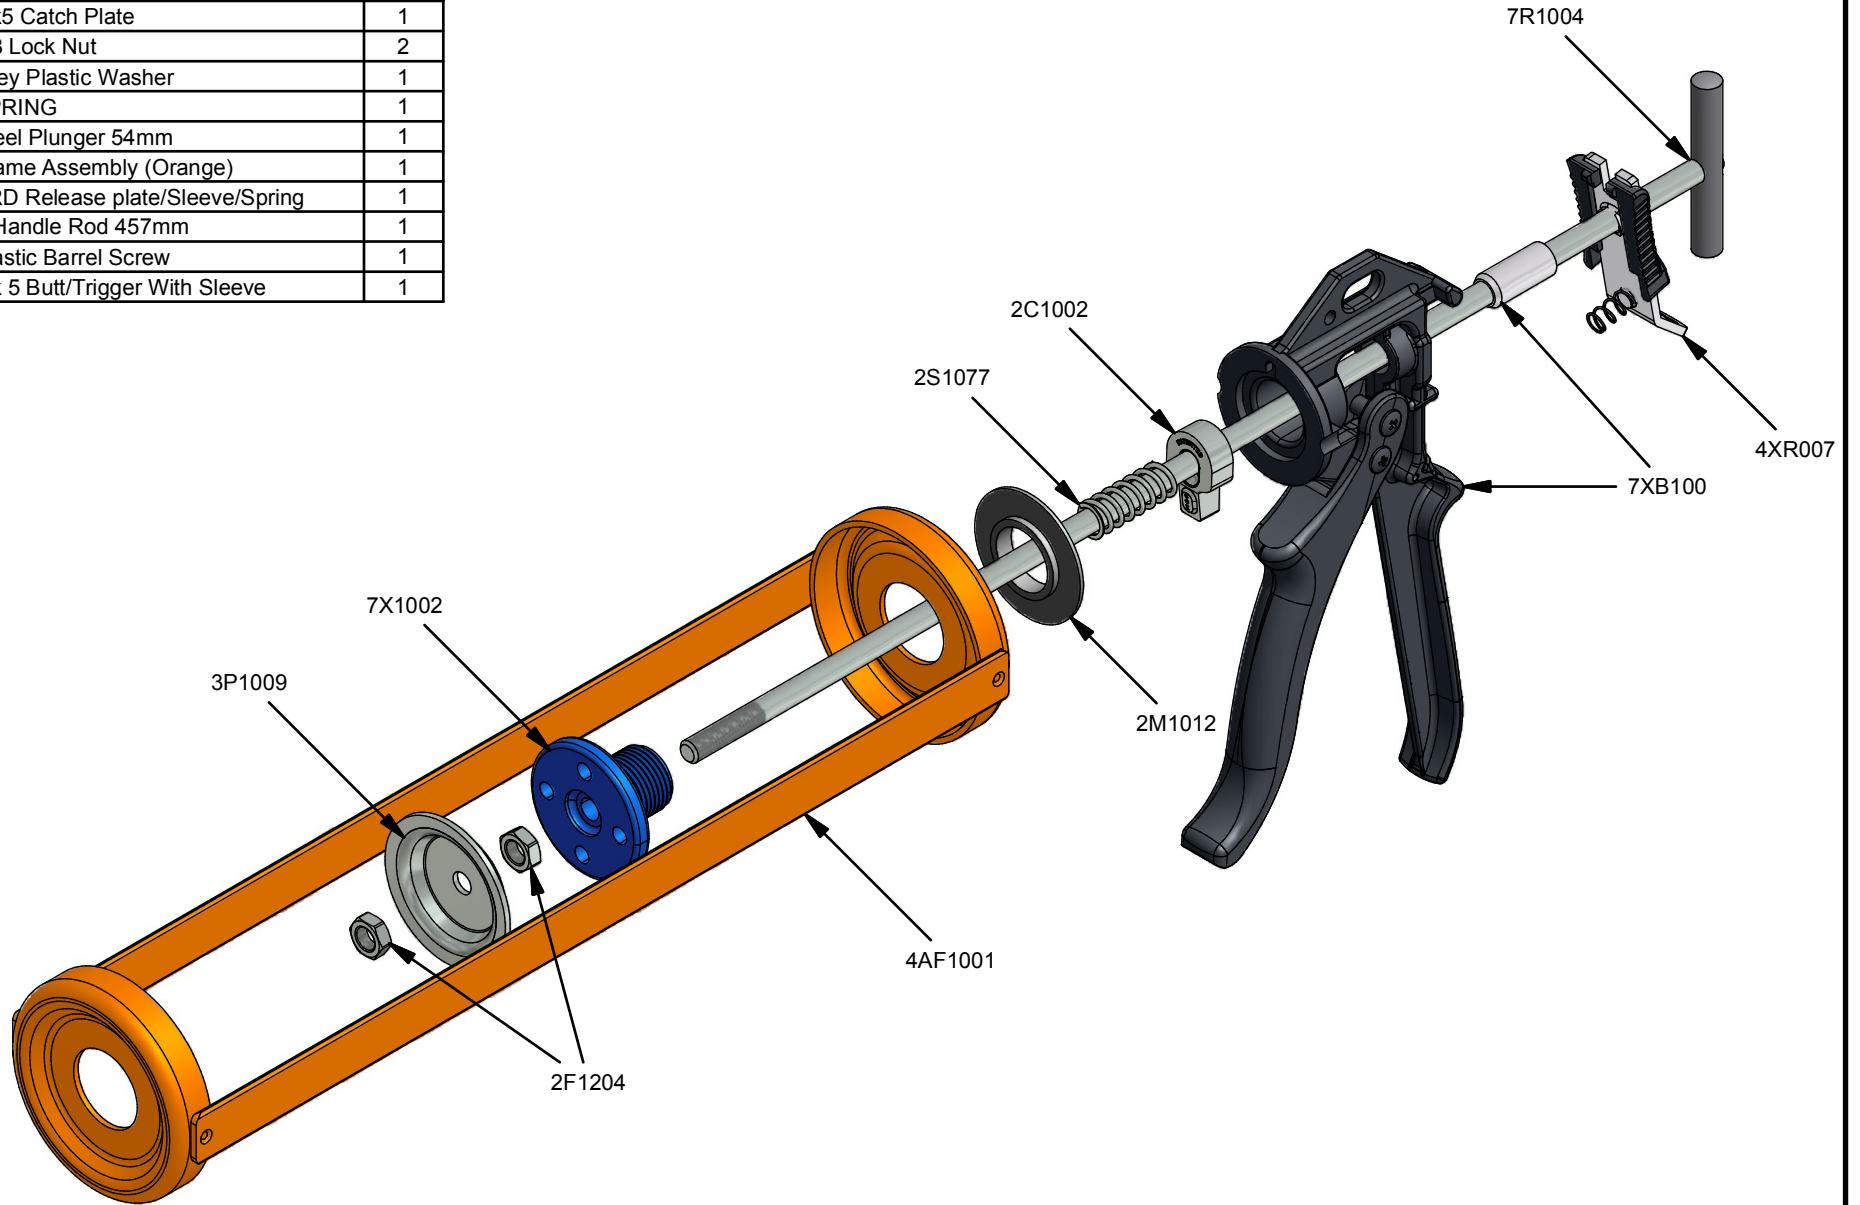

Parts List		
STOCK No	DESCRIPTION	QTY
2C1002	Mk5 Catch Plate	1
2F1204	M8 Lock Nut	2
2M1012	Grey Plastic Washer	1
2S1077	SPRING	1
3P1009	Steel Plunger 54mm	1
4AF1001	Frame Assembly (Orange)	1
4XR007	PRD Release plate/Sleeve/Spring	1
7R1004	T Handle Rod 457mm	1
7X1002	Plastic Barrel Screw	1
7XB100	Mk 5 Butt/Trigger With Sleeve	1

Powerflow 1000L

SULZER

REV

DATE

E

05/01/2017