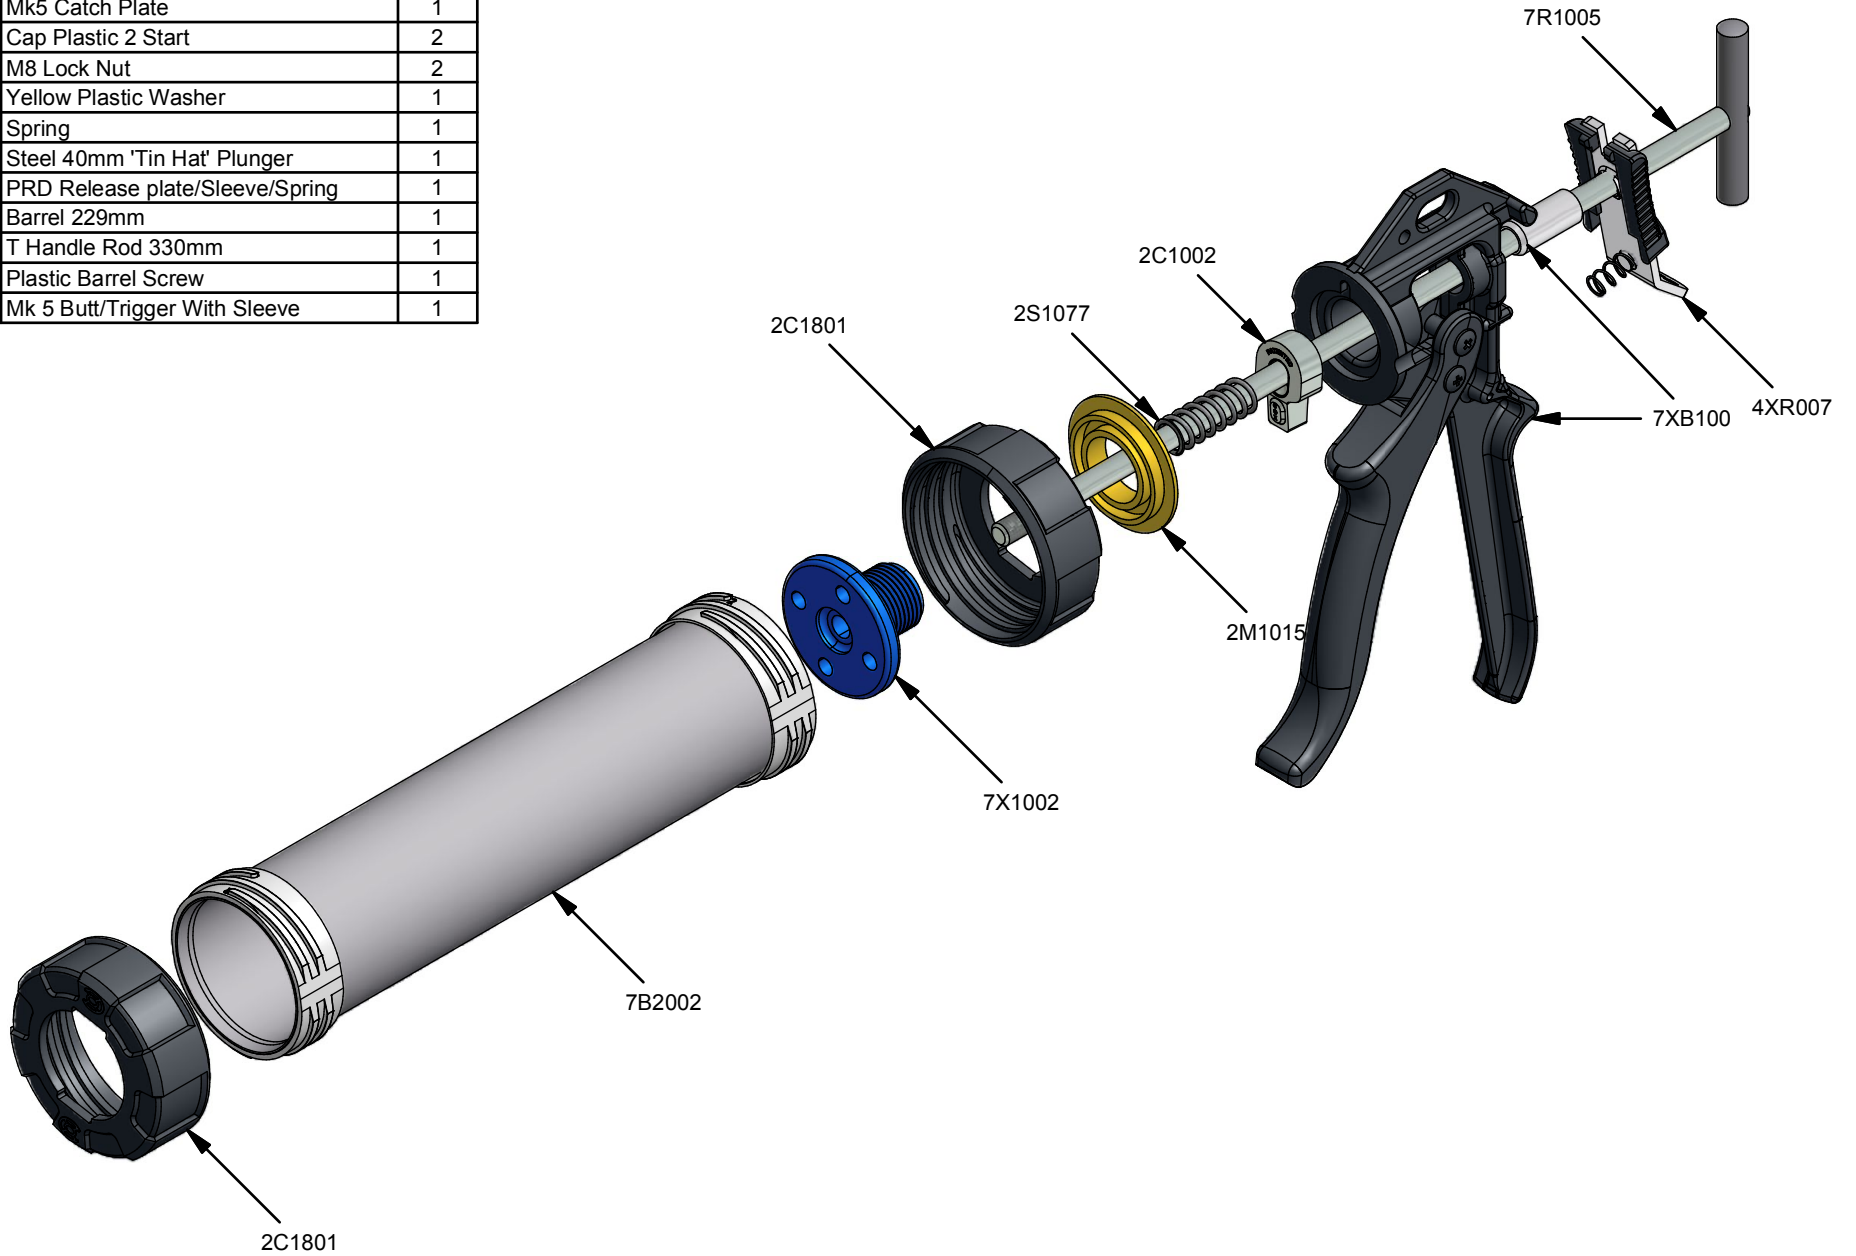

Parts List		
STOCK No	DESCRIPTION	QTY
2C1002	Mk5 Catch Plate	1
2C1801	Cap Plastic 2 Start	2
2F1204	M8 Lock Nut	2
2M1015	Yellow Plastic Washer	1
2S1077	Spring	1
3P1006	Steel 40mm 'Tin Hat' Plunger	1
4XR007	PRD Release plate/Sleeve/Spring	1
7B2002	Barrel 229mm	1
7R1005	T Handle Rod 330mm	1
7X1002	Plastic Barrel Screw	1
7XB100	Mk 5 Butt/Trigger With Sleeve	1

Powerflow Combi 310 Cartridge

SULZER

REV

DATE

E

06/01/2017