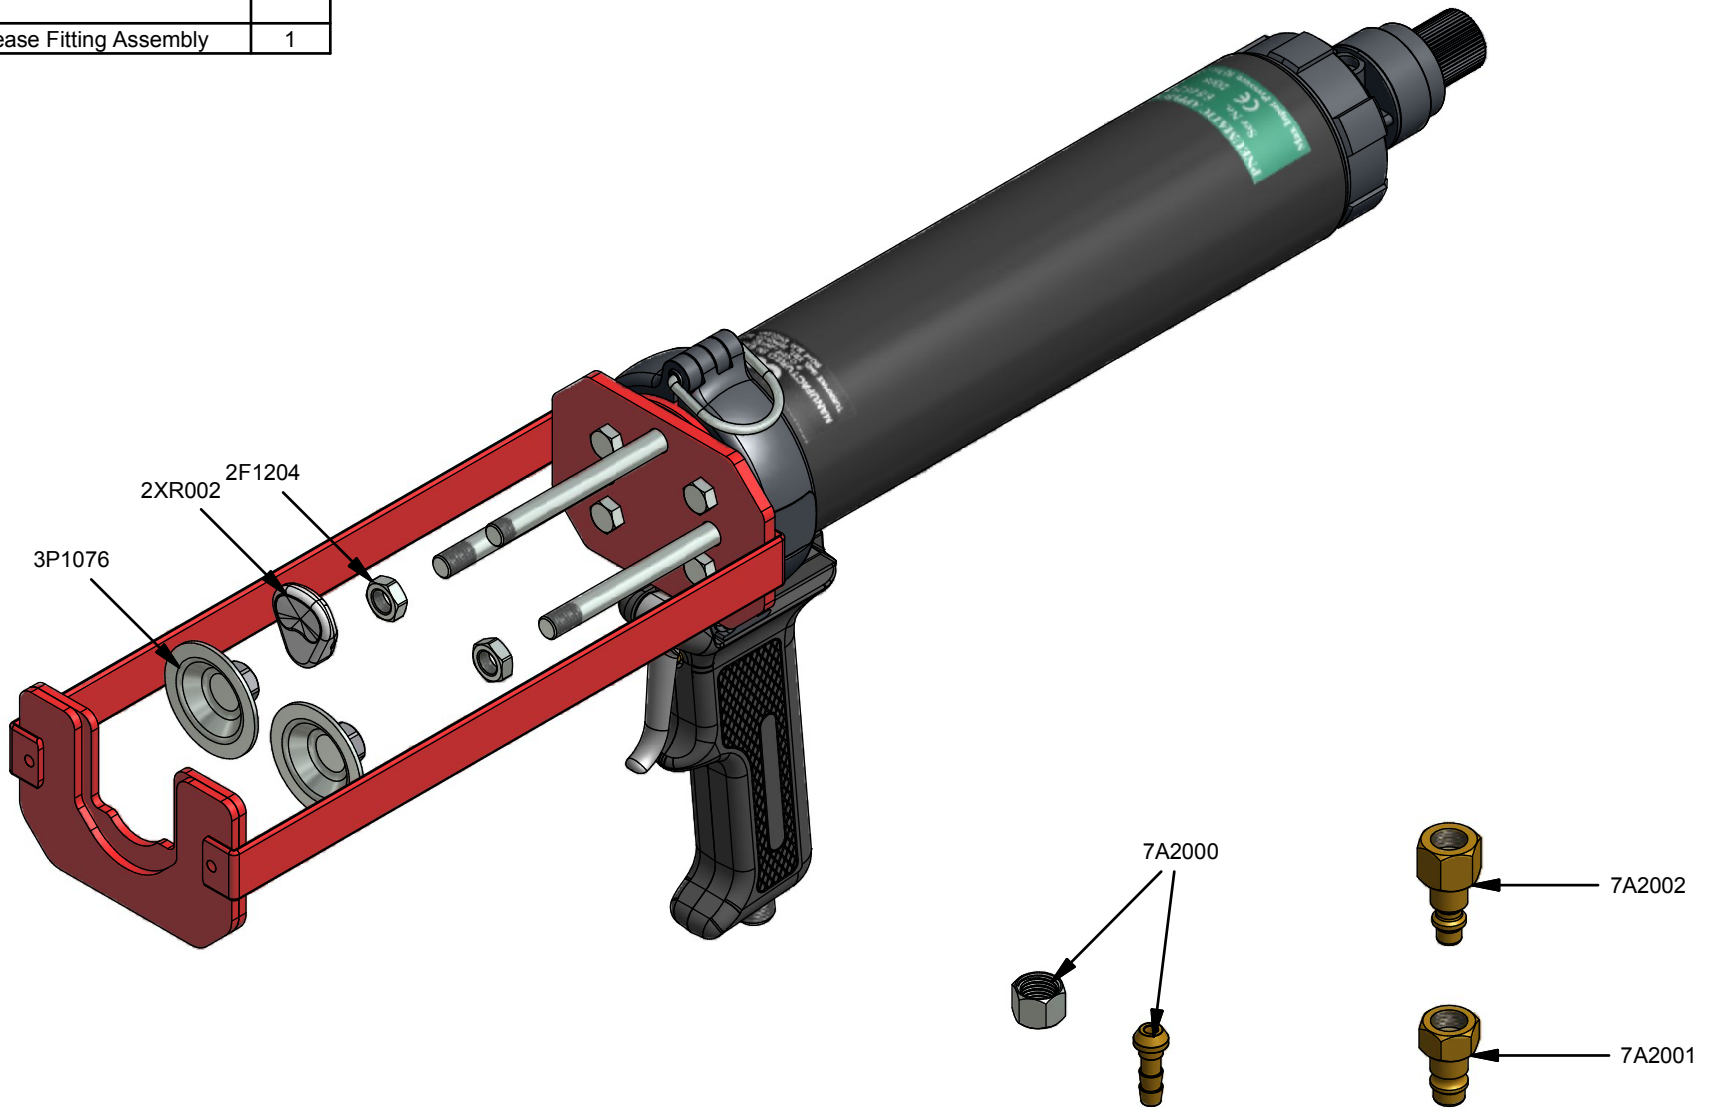

Parts List		
STOCK No	DESCRIPTION	QTY
2F1204	M8 Lock Nut	2
2XR002	Return Pusher	1
7A2000	Standard Nut and Tail Connection	1
7A2001	European Quick Release Fitting Assembly	1
7A2002	US Quick Release Fitting Assembly	1

RBA 300 B

**SULZER**

REV

DATE

C

17/03/2017