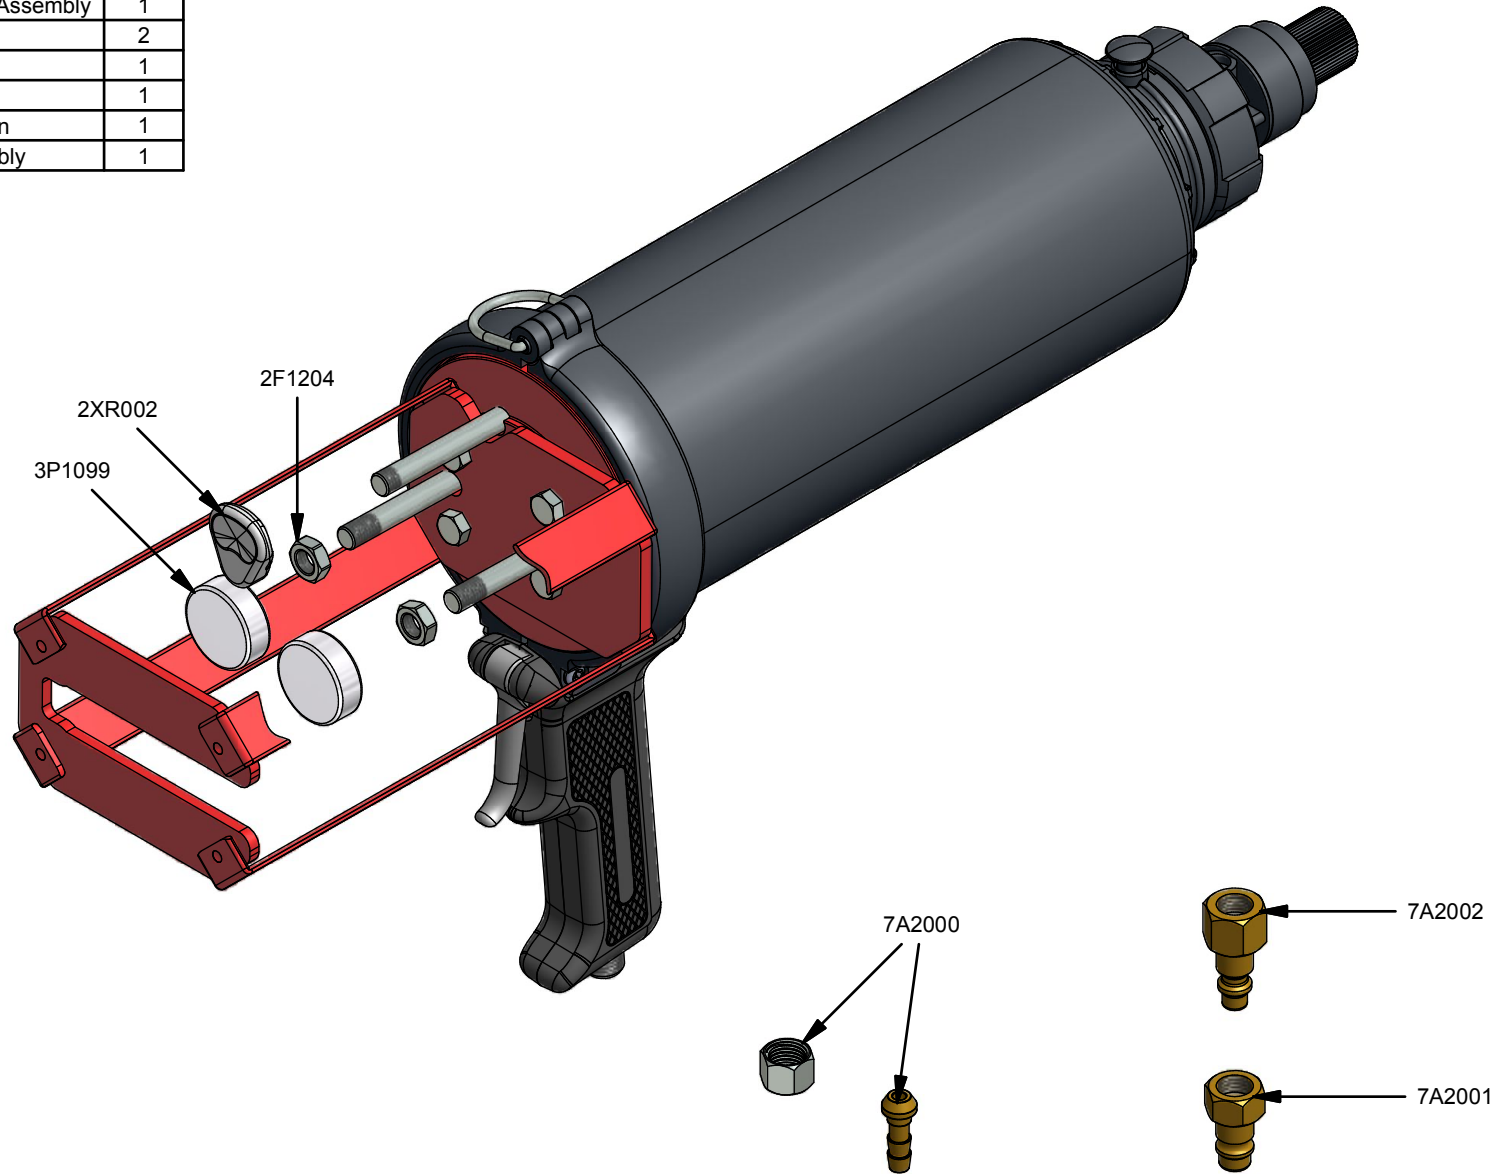

Parts List		
STOCK No	DESCRIPTION	QTY
7A2001	European Quick Release Fitting Assembly	1
2F1204	M8 Lock Nut	2
3P1099	Offset Plunger Ally 29mm	1
2XR002	Return Pusher	1
7A2000	Standard Nut and Tail Connection	1
7A2002	US Quick Release Fitting Assembly	1

VBA (MR-1) 200 A

SULZER

REV

DATE

A

16/01/17