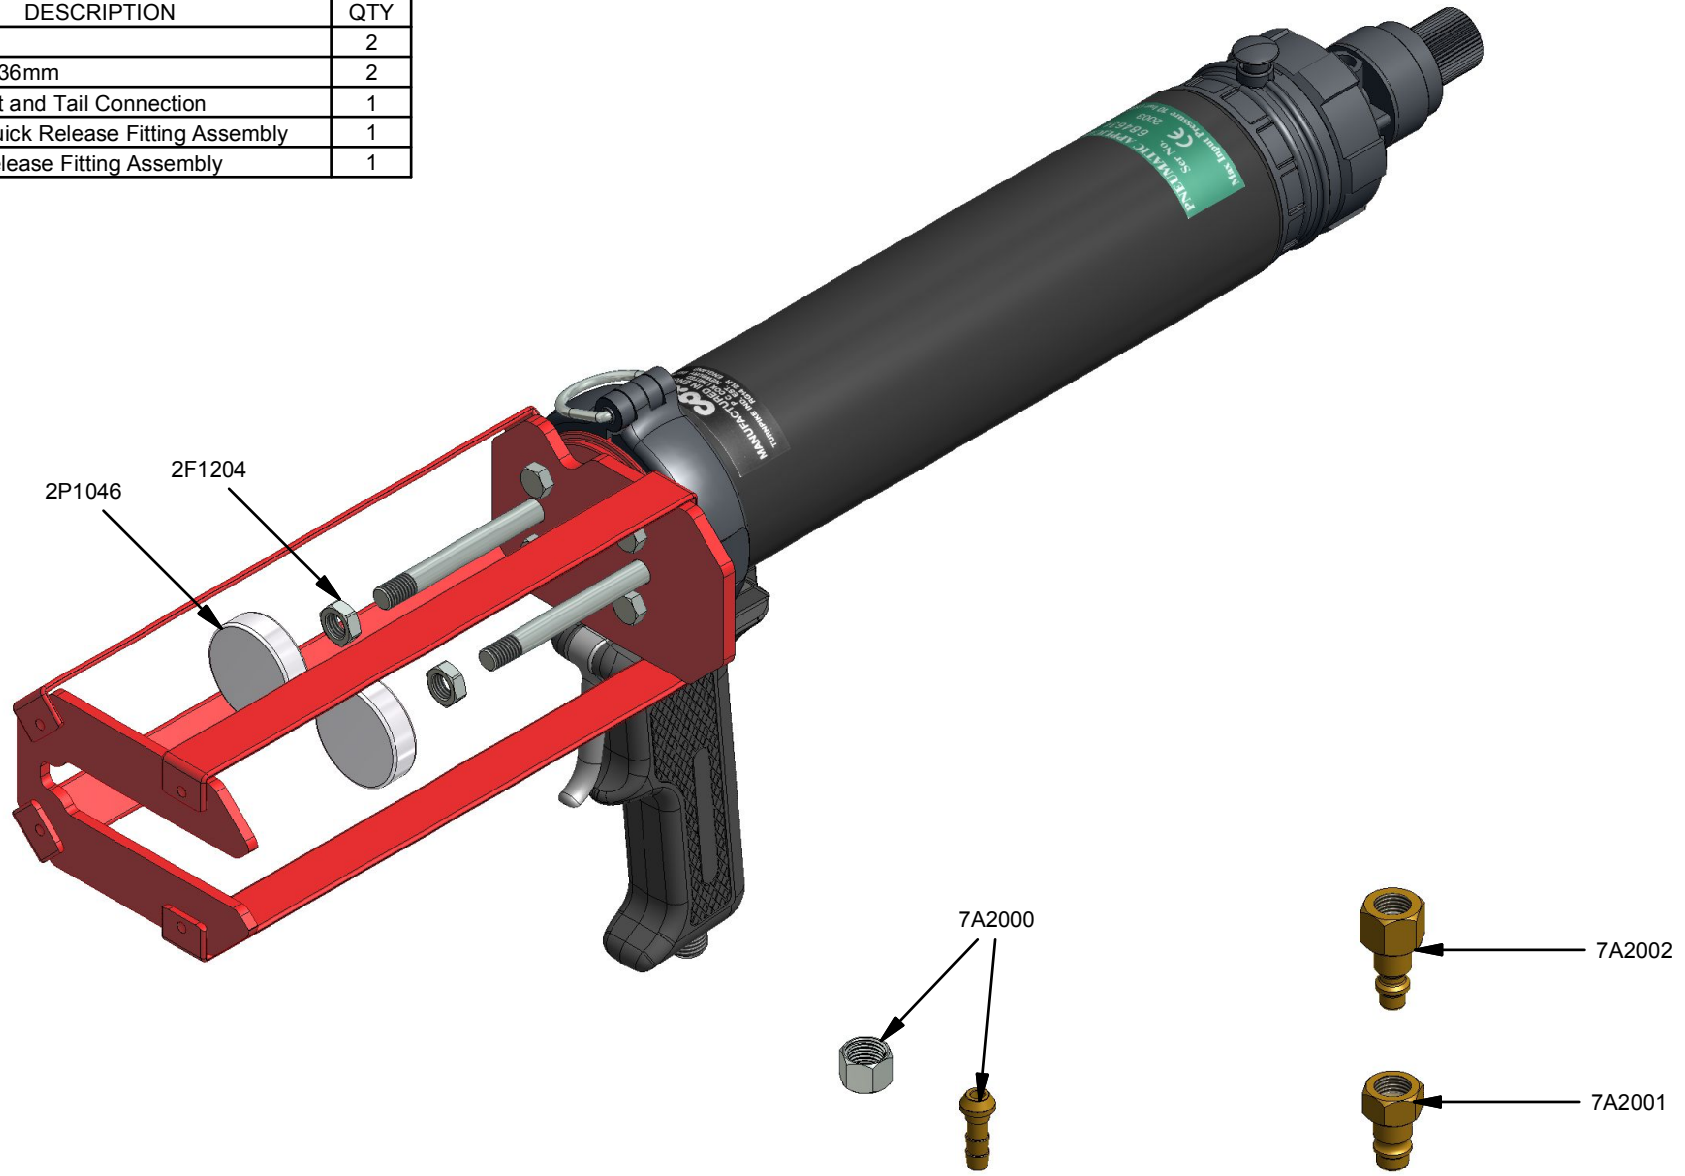

| Parts List | | |
|------------|---|-----|
| STOCK No | DESCRIPTION | QTY |
| 2F1204 | M8 Lock Nut | 2 |
| 2P1046 | Plunger Ally 36mm | 2 |
| 7A2000 | Standard Nut and Tail Connection | 1 |
| 7A2001 | European Quick Release Fitting Assembly | 1 |
| 7A2002 | US Quick Release Fitting Assembly | 1 |

| | | | |
|------------------|---------------|-----|----------|
| VBA (MR-1) 400 B | SULZER | REV | DATE |
| | | A | 16/01/17 |